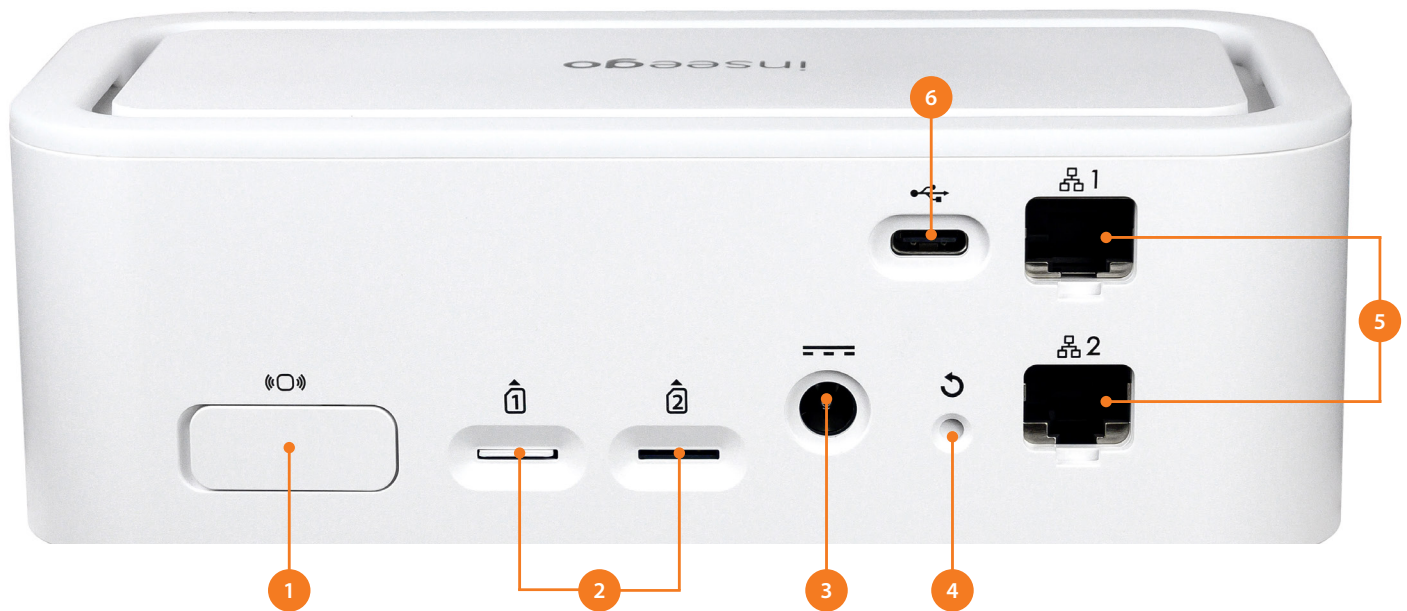

Inseego Wavemaker™ FX3100 Indoor Router

Reference Guide

About Your FX3100

- 1. Dual TS9 External Antenna Ports
- 2. SIM slots (Nano 4FF Included in Slot 1)
- 3. DC power jack
- 4. Reset Button
- 5. 1 Gbps Ethernet WAN or LAN port
- 6. USB Type-C port